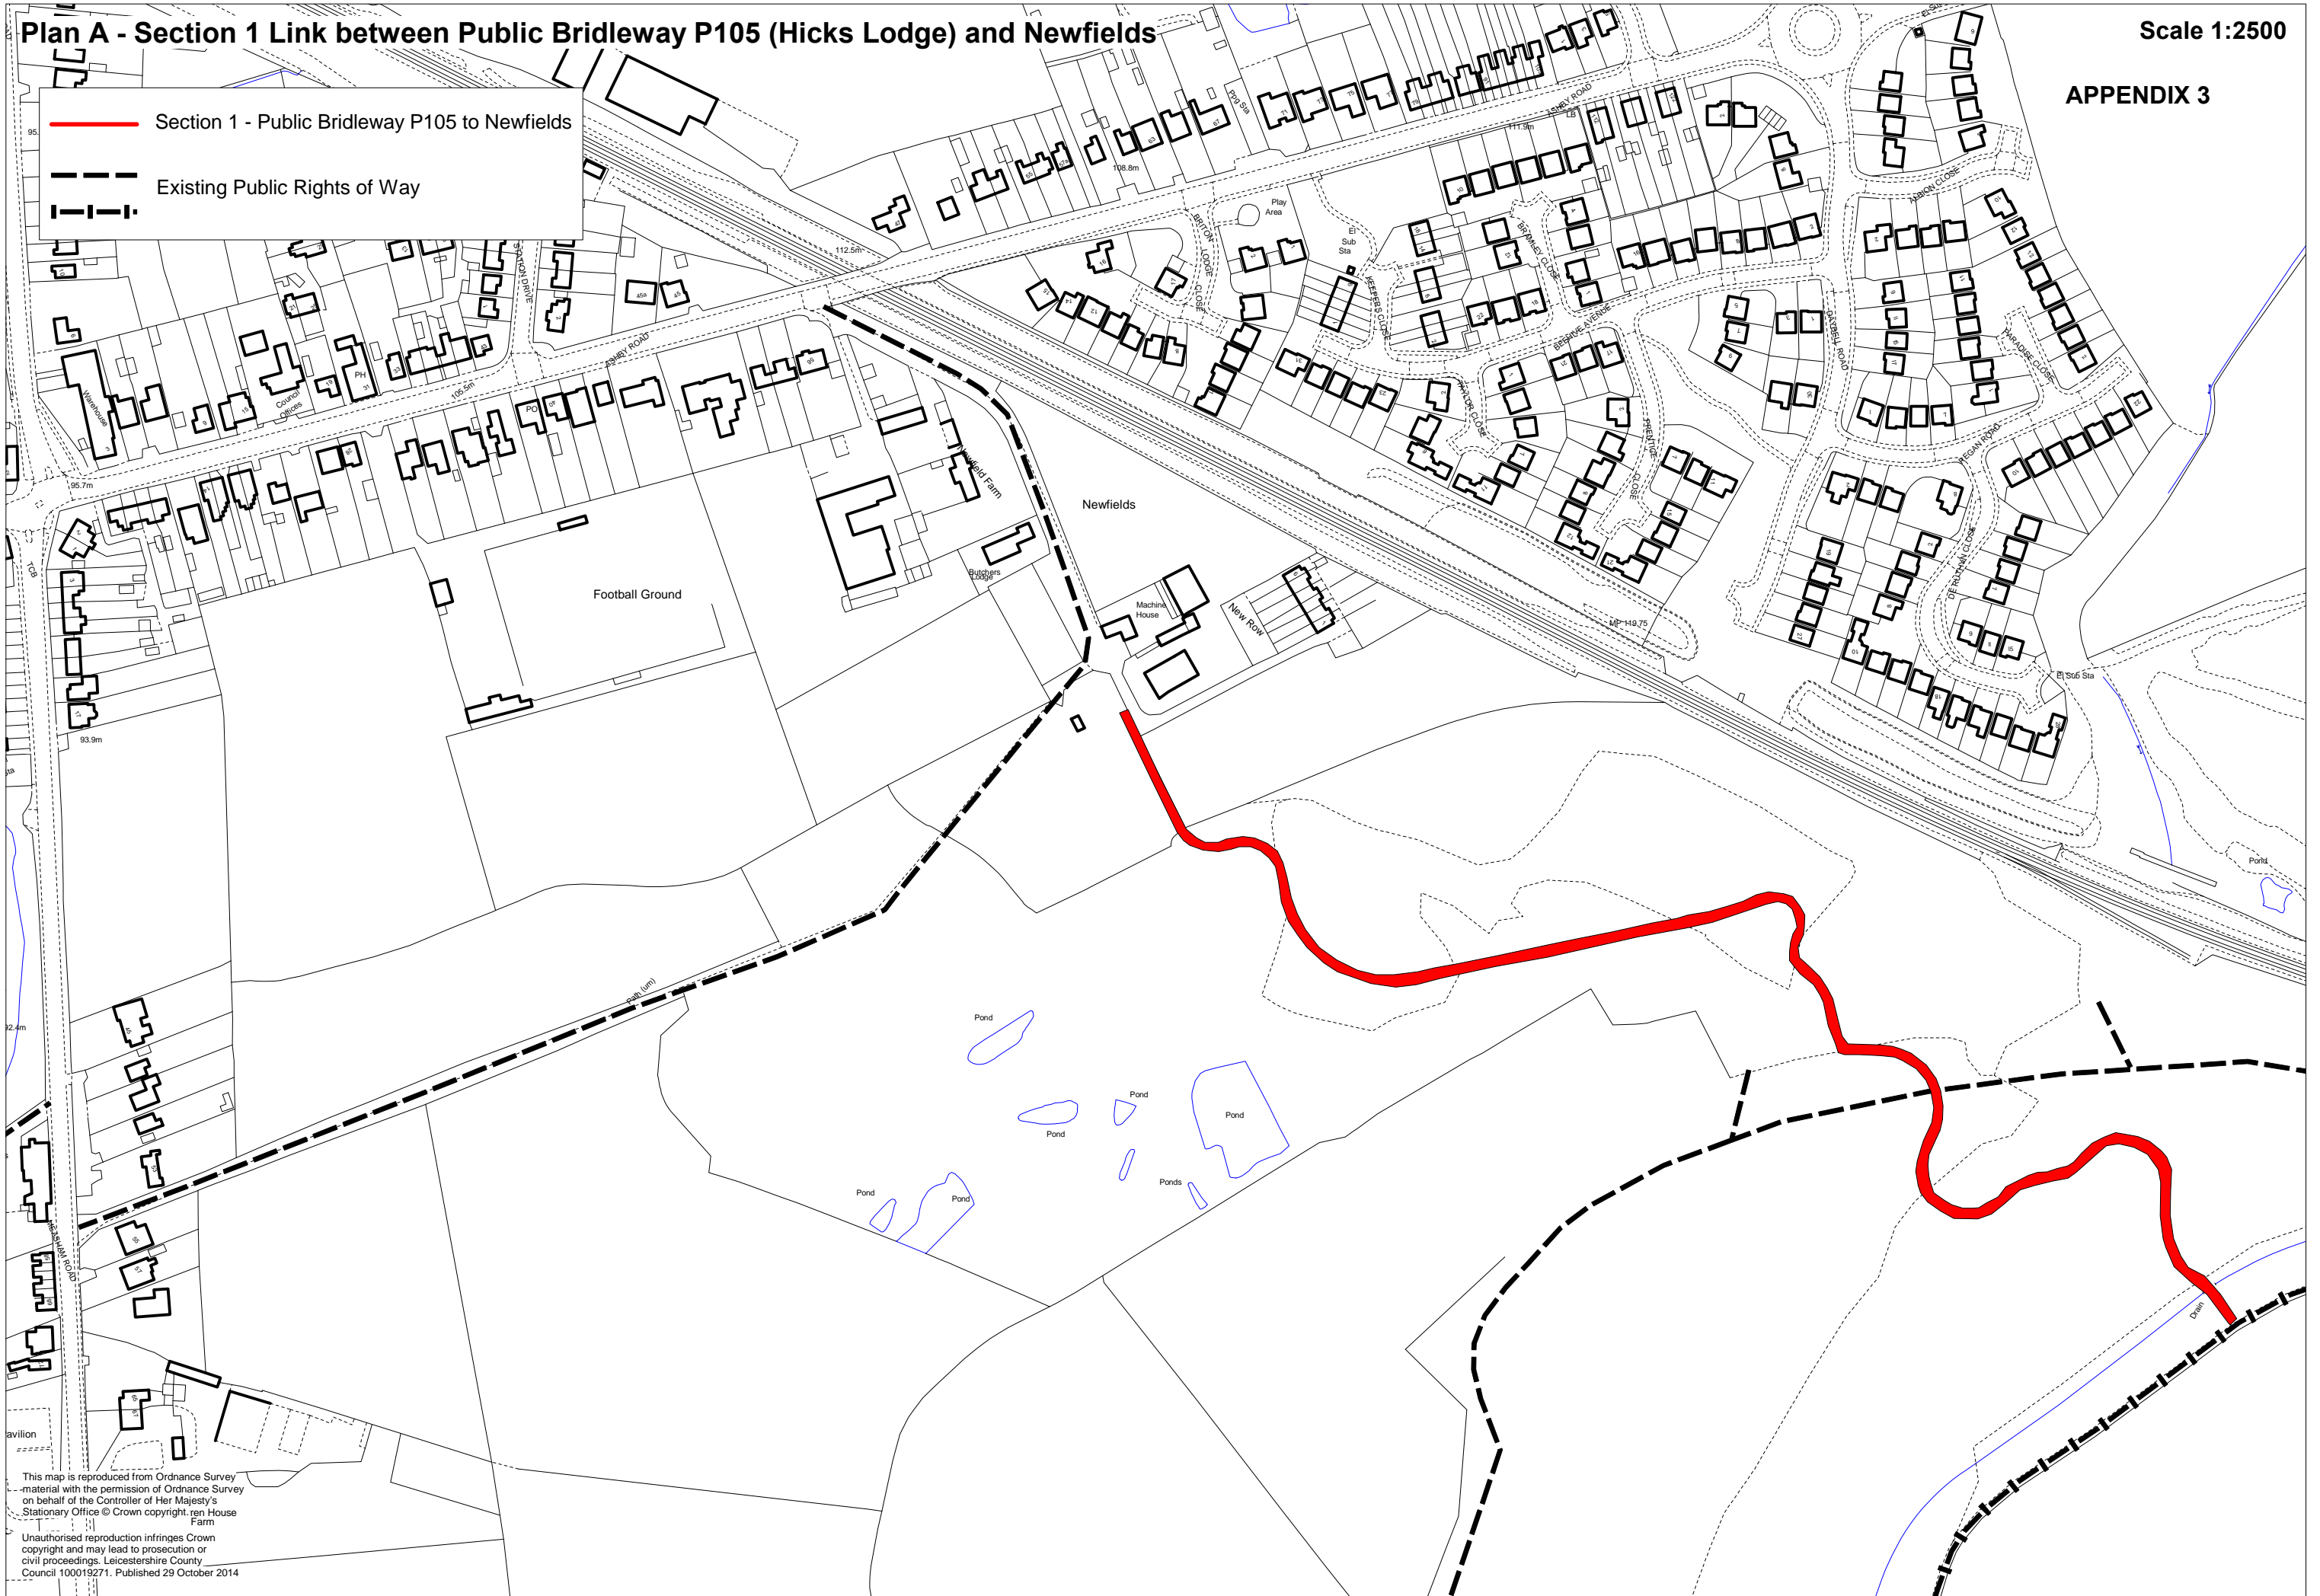

Plan A - Section 1 Link between Public Bridleway P105 (Hicks Lodge) and Newfields

Scale 1:2500

APPENDIX 3

- Section 1 - Public Bridleway P105 to Newfields
- Existing Public Rights of Way